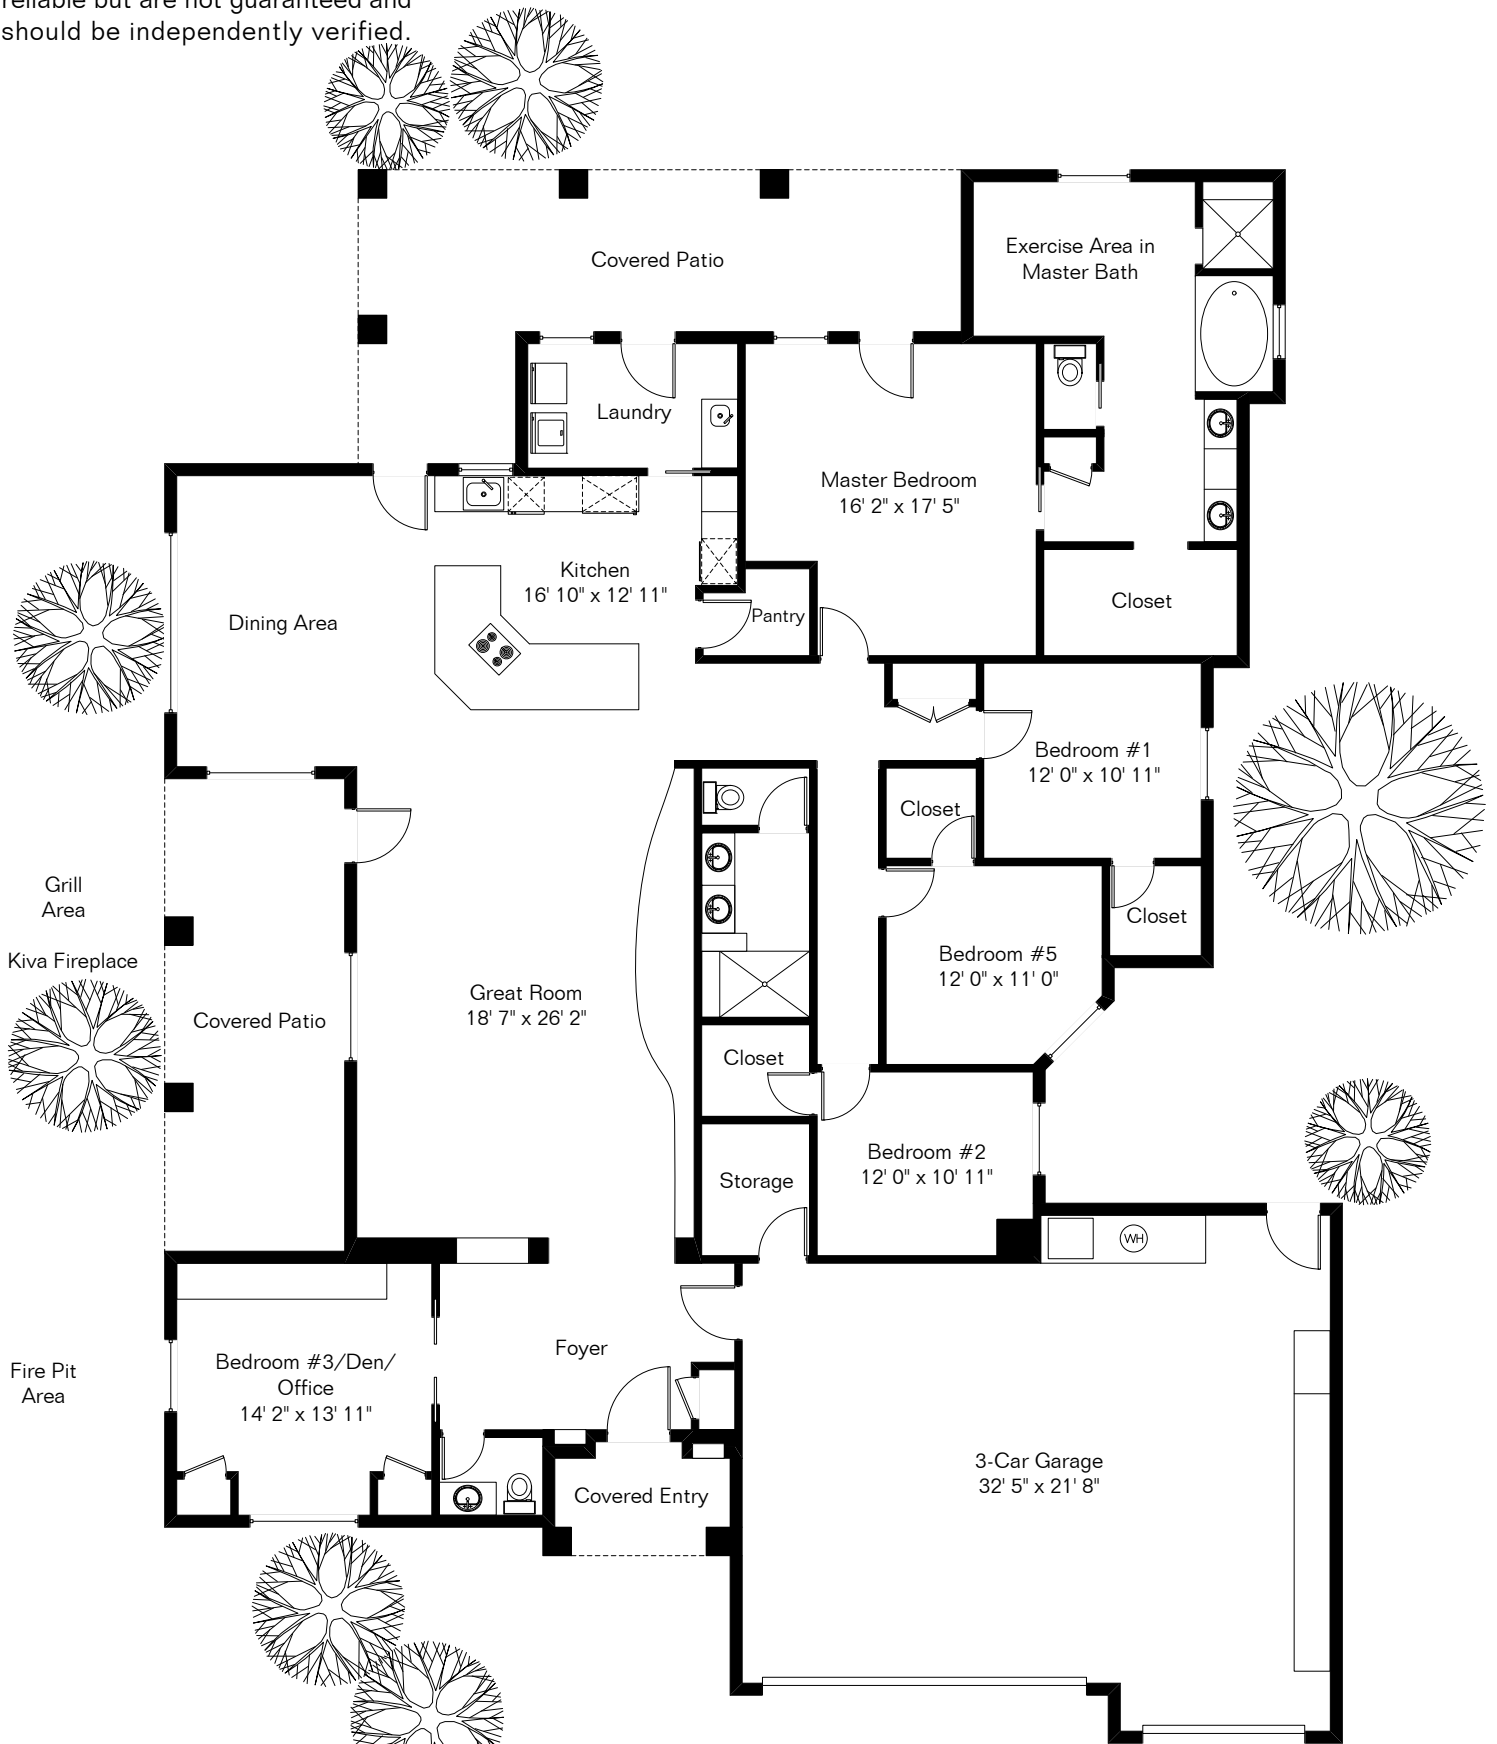

The square footages and room size information are deemed to be reliable but are not guaranteed and should be independently verified.

8732 N Maya Court

Site Visit June 2019

0 ft. 6 ft. 10 ft. 20 ft.

Copyright 2019 Floor Plans First! LLC
All Rights Reserved.

Living Area 3,057 Sq Ft
Garage 945 Sq Ft

www.FloorPlansFirst.com

Toll Free (877) 887-1500
Voice (520) 881-1500
Fax (520) 791-7701

Floor Plans First!
See the Floor Plan First!